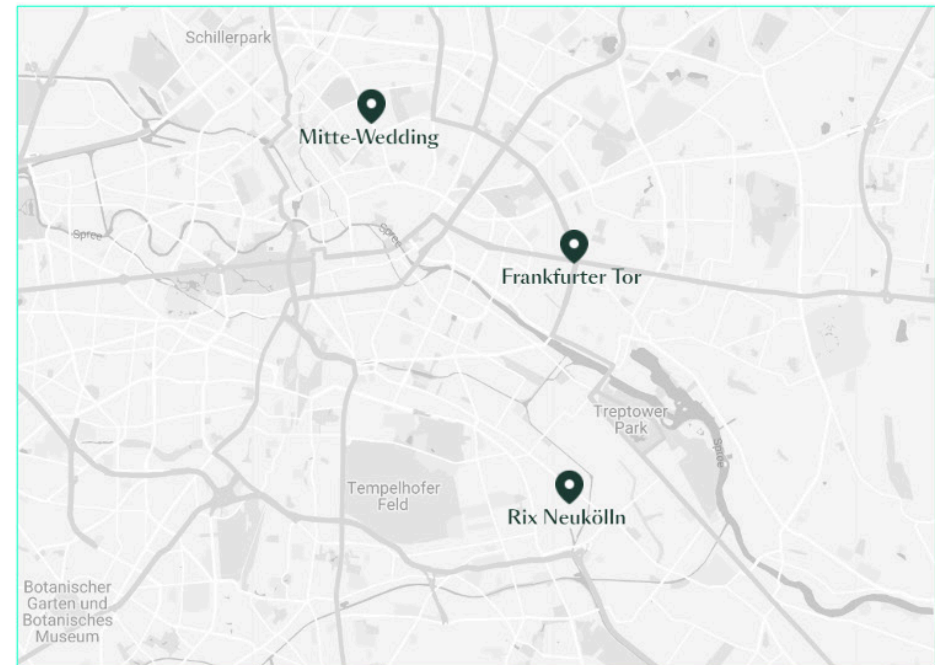

# Life at Mitte-Wedding

Mitte-Wedding is a unique meeting point of the iconic neighborhoods of Prenzlauer Berg, Mitte and Wedding.

From the historical sites and clever co-working spaces near Bernauer Straße to the unique parks and eclectic cafes and restaurants near Mauerpark, there is plenty to explore.